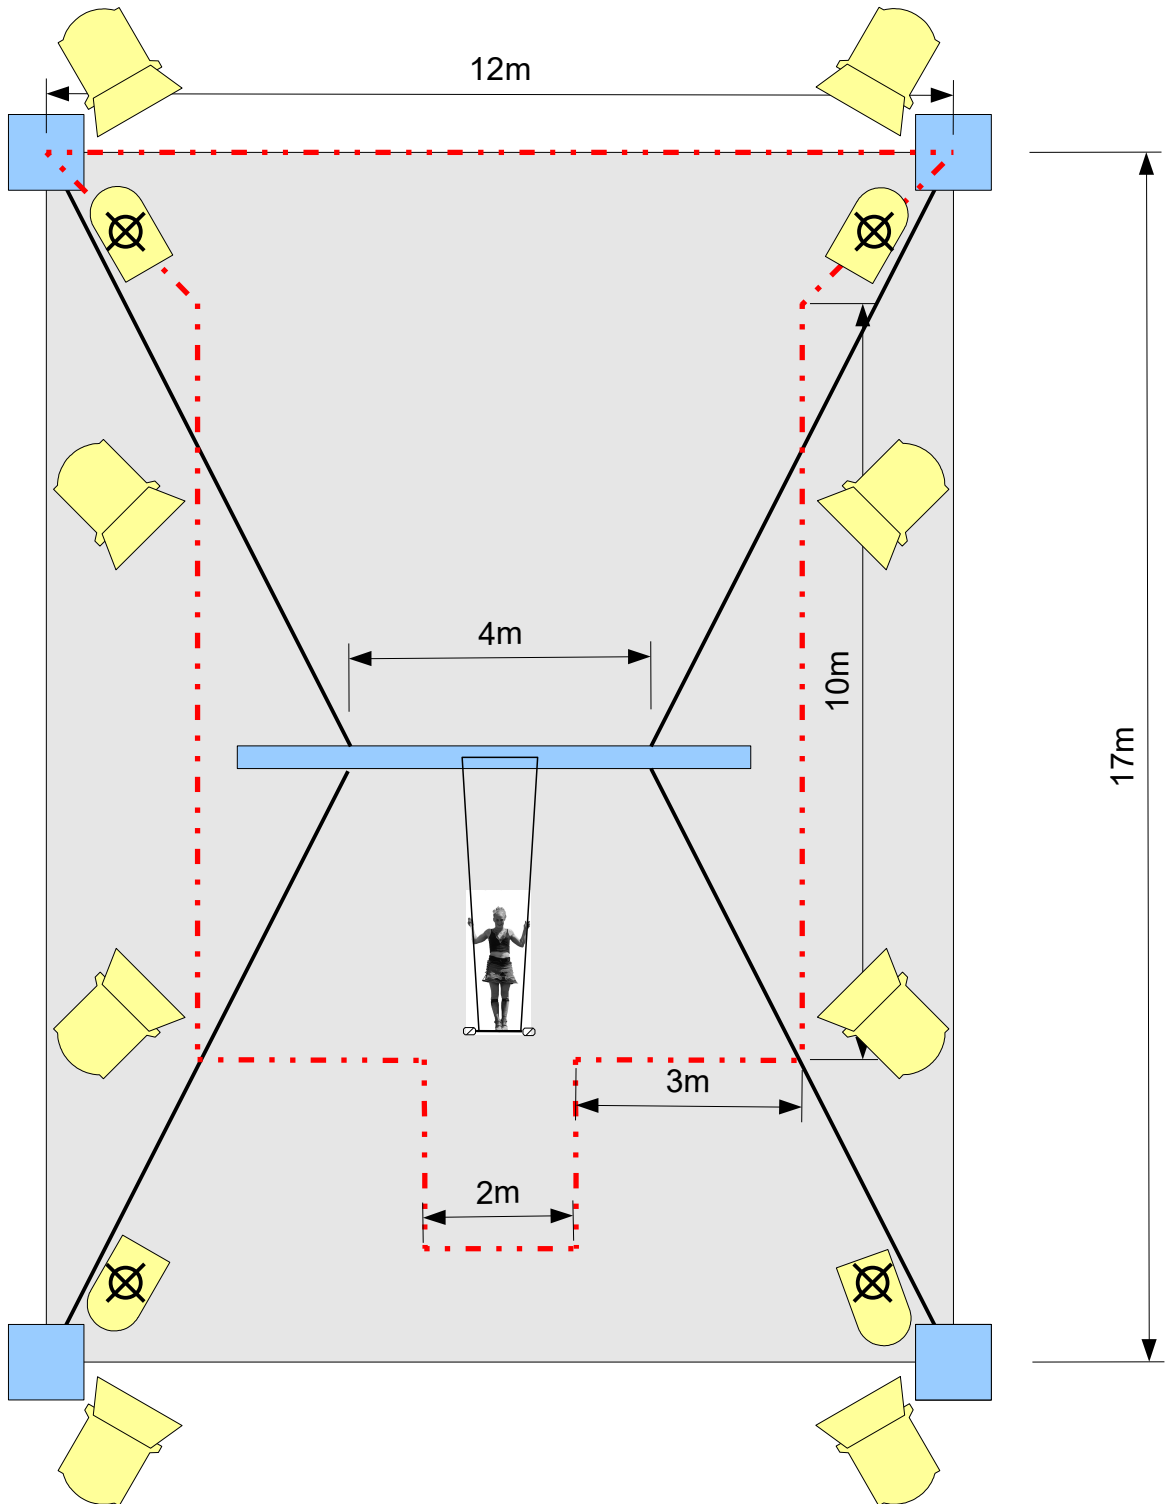

# Circus unARTiq – Technical / light plan - Outdoor-Show:

Top view

## Legend:

⊗ Tripod

■ Ground nail or  
1000 kg weight

▭ 1000W PAR 64 CP62

▭ 1000W Fresnel or PC

⋯ For security reasons, the area  
within this line must stay totally empty !